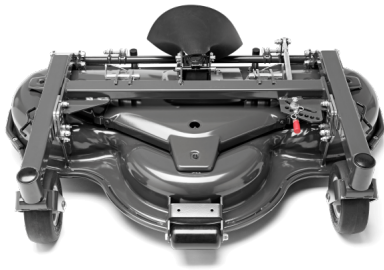

MAAIDEK - COMBI 155X (155 CM T.B.V. P 525D, P535HX, HYDRO)

Artikelnummer: 967978601

~~€5.949,00~~ €5.502,83

GALERIJAFBEELDINGEN

PRODUCT BESCHRIJVING

High-performance 155 cm (61) Combi deck with hydraulic cutting height adjustment. An innovative technical solution from Husqvarna results in a combination deck with the cutting methods mulching and rear discharge included in one and same deck. Heavy-duty deck design consist of 1-piece stamped steel plate dimension 4,5 mm (7-gauge). Shaft driven with bevelgear. The attachment requires hydraulic kit. "

Husqvarna

Meer

Afmetingen

1040 × 1650 × 350 mm